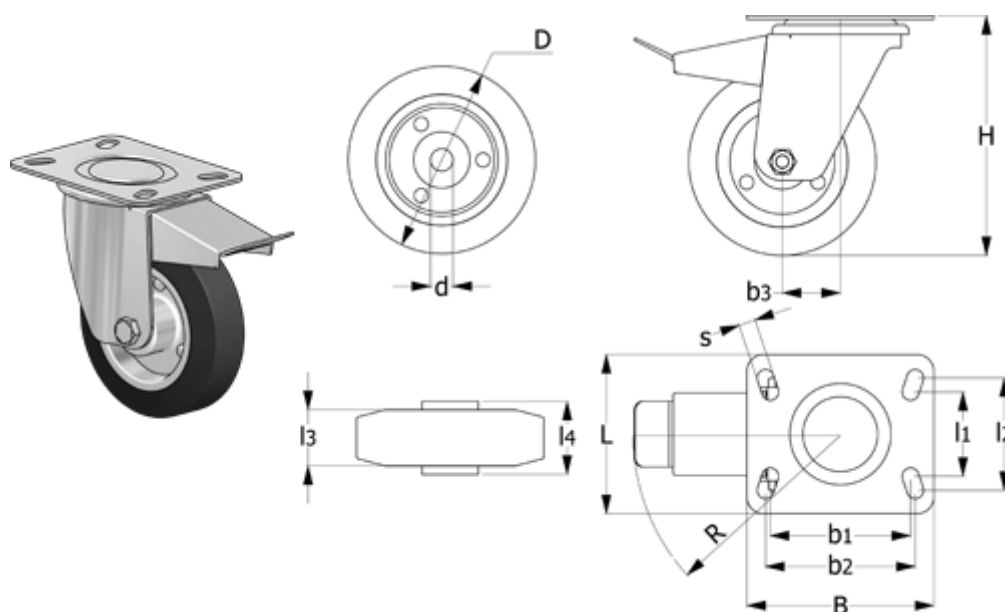

# Data Sheet

Article number: 2314450111

Description: E+G rubber wheel 450111  
RE.E3-125-SBF-N turning plate w/brake

## Measures

B	= 100	g = 1300	Rolling resistance (N) = 850
b1	= 75	H = 156	s = 9
b2	= 80	L = 85	Type = RE.E3-125-SBF
b3	= 37	l1 = 45	
Code	= 450111	l2 = 60	
D	= 125	l3 = 37.5	
d	= 15	l4 = 44	
Dynamic load (N)	= 1300	R = 120	